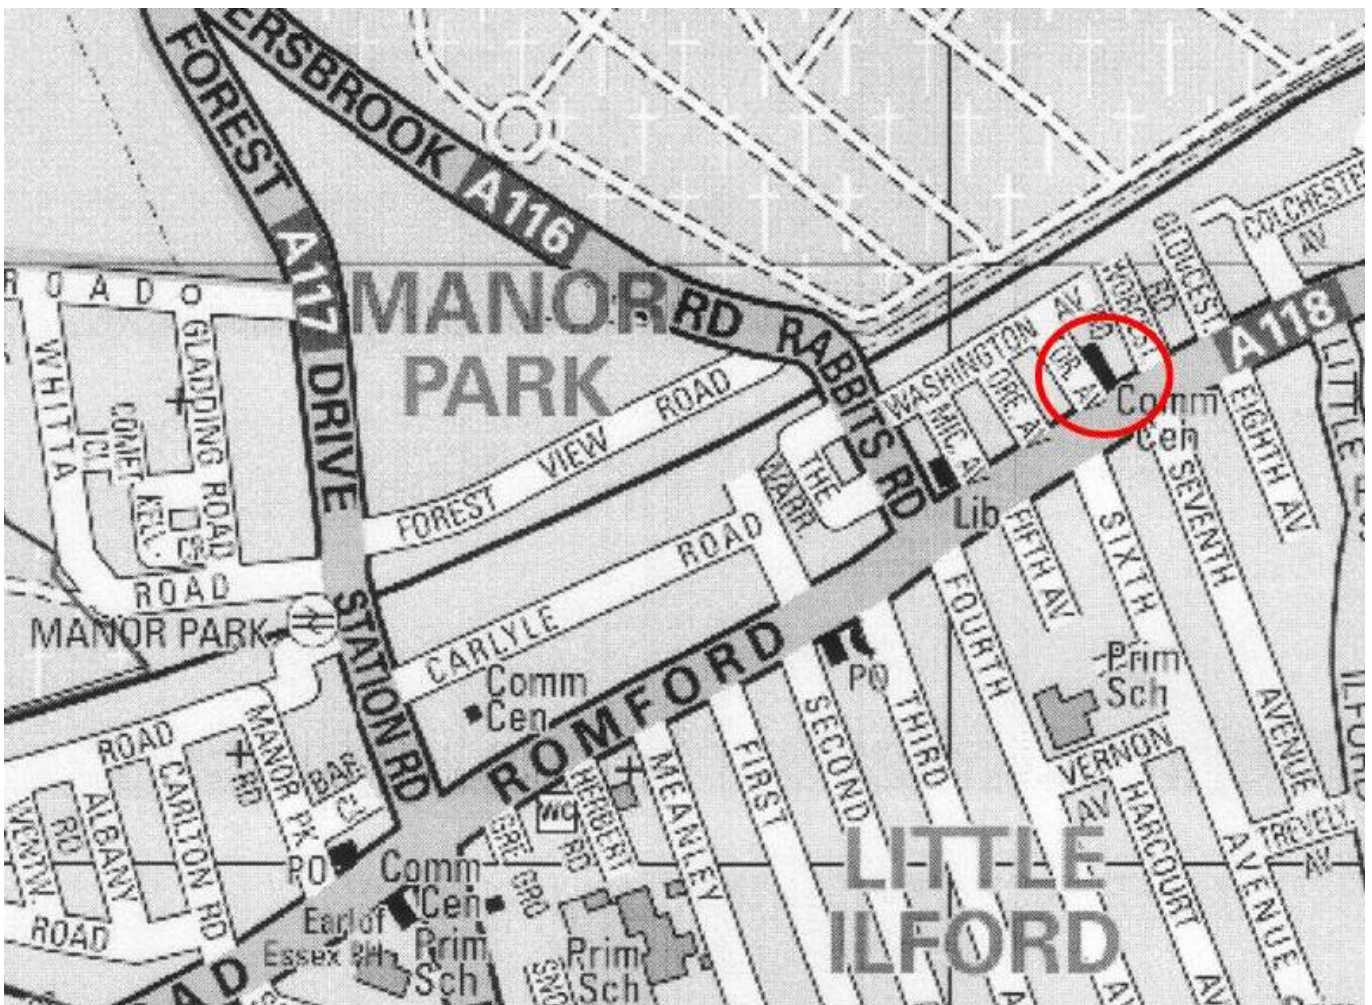

Aston-Mansfield

Generating opportunity, enabling personal change

LOCATION OF THE FROUD CENTRE

1 Toronto Avenue*
Manor Park
London
E12 5JF

Tel: 020 8478 2468

*on the corner of Toronto Avenue and Romford Road)

The nearest railway station is Manor Park, on a direct line from Liverpool Street. Trains are every 10 minutes and journeys take approximately 12 minutes. To walk from the station to the Froud Centre takes approximately 13 minutes: on leaving the station, turn right onto Station Road and cross on the zebra crossing. Walk to Romford Road and turn left. The Froud Centre is on the left hand side of the street, on the corner of Toronto Avenue, the fifth turning on the left. (Alternatively, you can come out of the station, turn right into Station Road, walk to Romford Road and turn right. There is a bus stop near the corner, stop E "Manor Park Broadway"; take the Route Bus 86 towards Romford or Route Bus 25 towards Ilford High Road / Hainault St. It is three stops to stop M, "Seventh Avenue". The journey takes about 3 minutes and buses are ever 3 – 6 minutes.)

There is on street car parking in Toronto Avenue.